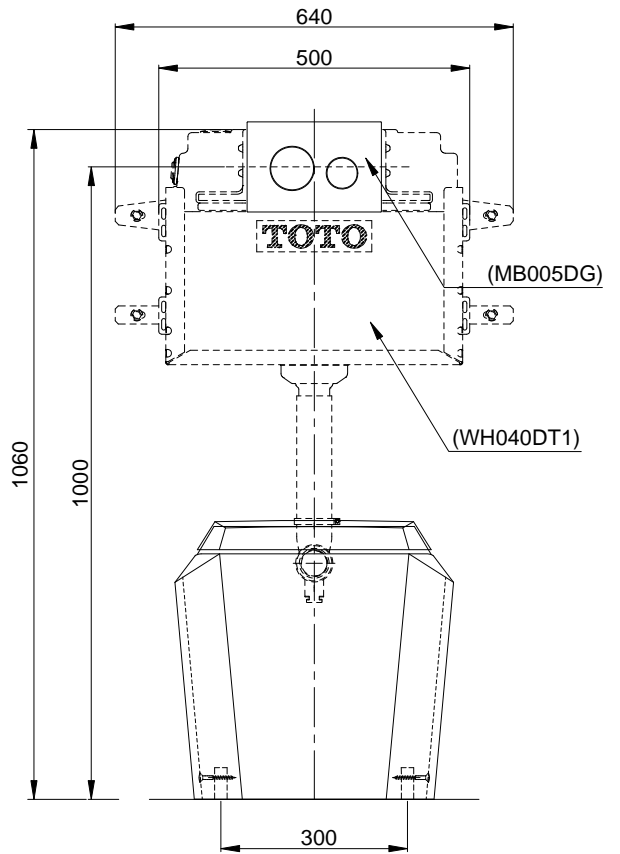

# CW681EA

\*Universal trap for S or P-trap installations.