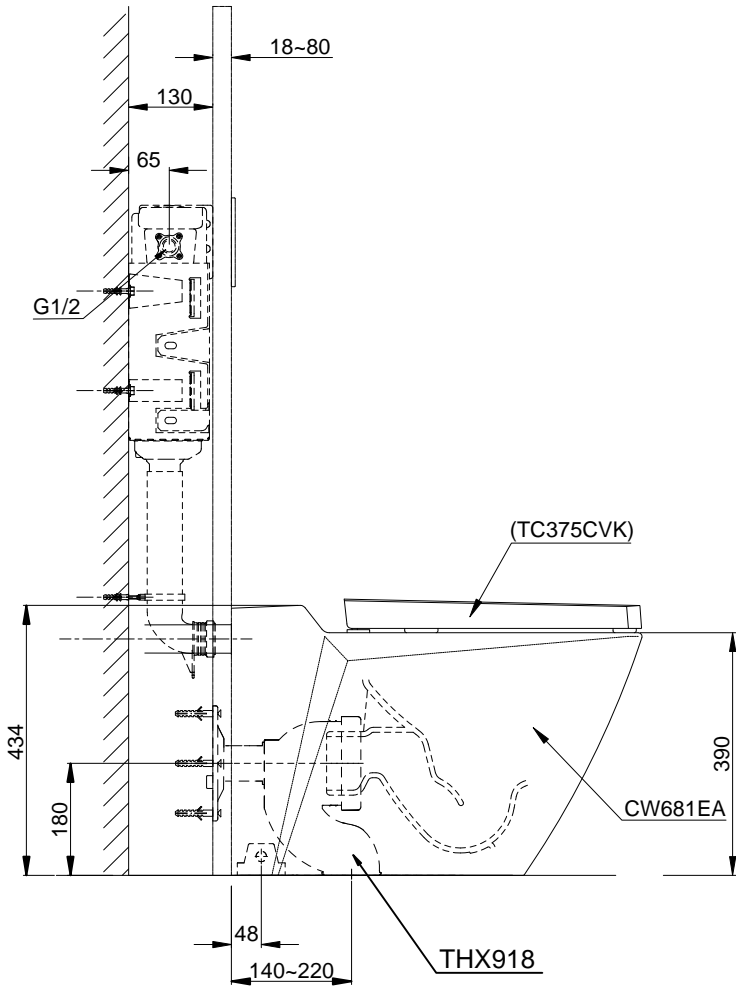

# CW681EA

\*Universal trap for S or P-trap installations.