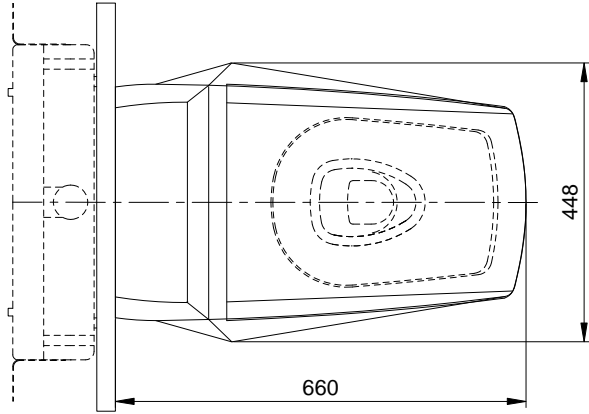

# CW681EA

\*Universal trap for S or P-trap installations.