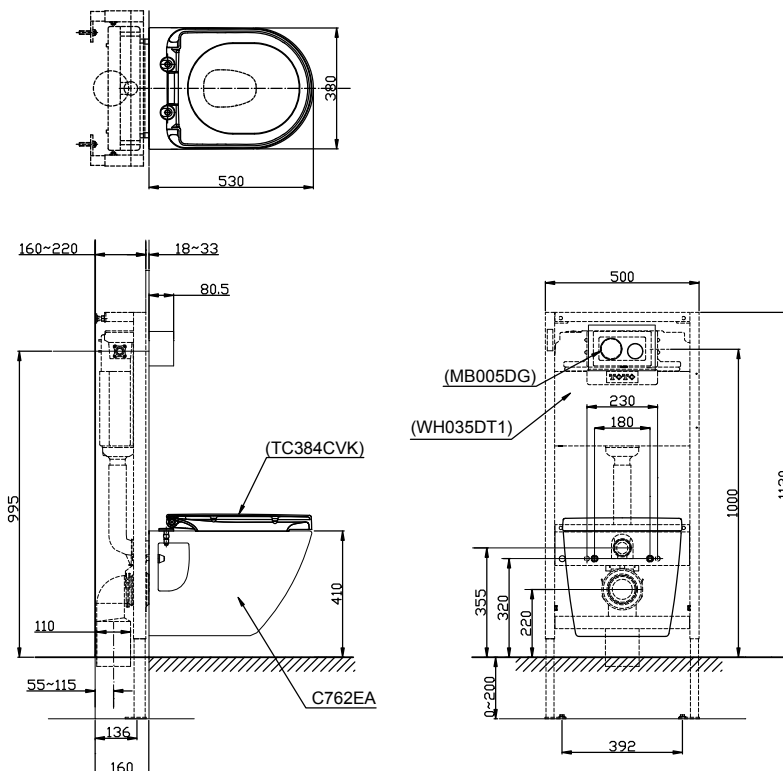

## Specifications

Flush System : Tornado (Wash Down)

Water Use : 4.5/3L

Rough-in : H=220mm (P-Trap)

Size : 380W x 530D x 340H mm

Water Pressure : 0.05MPa~0.75MPa

TOTO  
GREEN  
CHALLENGE

C762EA

## Parts description

- **C762EA**  
D-shape Wall Hung Closet Bowl  
(for Concealed Cistern)