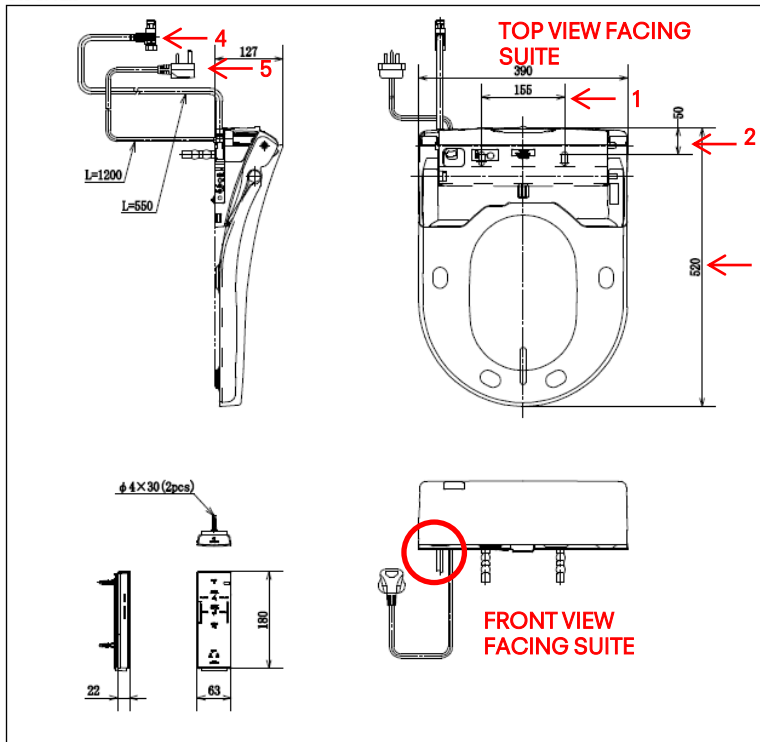

## Specifications

- Size : 389Wx529Dx129H
- Water Pressure : 0.05MPa ~ 0.75MPa
- Power rating : 220V/ 50/60Hz /830W
- Length of Power Cord : 1.2m
- Material: :Plastic

## Specifications

- Size : 390Wx520Dx127H
- Water Pressure : 0.05MPa ~ 0.75MPa
- Power rating : 220V/ 50/60Hz /830W
- Length of Power Cord : 1.2m
- Material: :Plastic