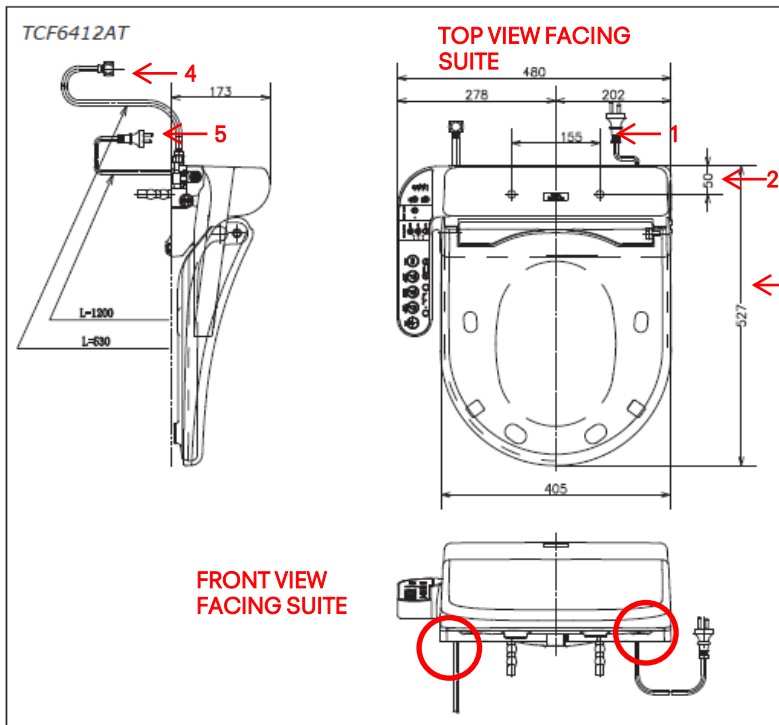

### Specifications

Size : 480W x 527D x 173H mm

Water Pressure : Min: 0.05MPa  
Max: 0.75MPa

Power rating : 220V/ 50/60Hz/ 304W

Length of Power Cord : 1.2m

Material : Plastic

### Specifications

Size : 522x480x173  
(Elongated & Regular adjustable)

Water Pressure : Min.: 0.05MPa  
Max.: 0.75MPa

Power rating : 220V/ 50/60H /304W

Length of : 1.8m

Power Cord

Material: : Plastic