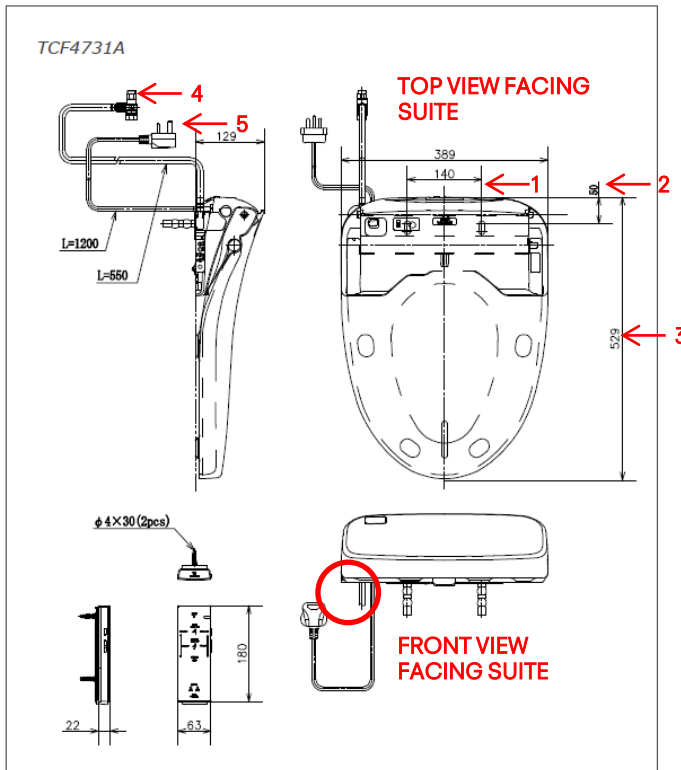

Caution: WASHLET may not fit certain toilet bowl design. Please check the compatibility of WASHLET and your toilet bowl prior purchase.

Specifications

1. Size : 389Wx529Dx129H
2. Water Pressure : 0.05MPa ~ 0.75MPa
3. Power rating : 220V/ 50/60Hz /830W
4. Length of Power Cord : 1.2m
5. Material: :Plastic

Parts description

- TCF4731A
  WASHLET
  Elongated/Regular bowl adjustable

Colors

White

Please consult a TOTO representative for details