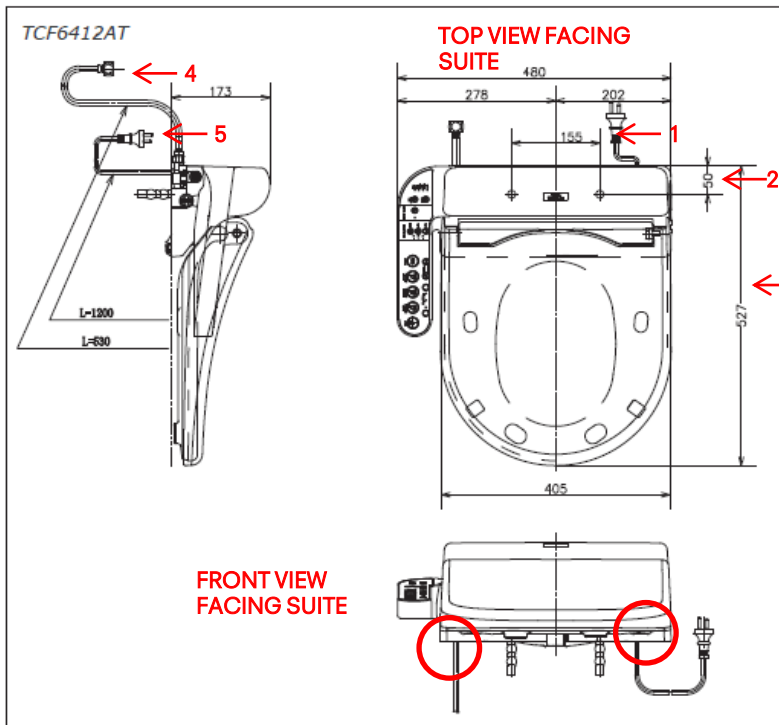

## Specifications

- Size : 390Wx520Dx127H
- Water Pressure : 0.05MPa ~ 0.75MPa
- Power rating : 220V/ 50/60Hz /830W
- Length of Power Cord : 1.2m
- Material: :Plastic

### Specifications

Size : 480W x 527D x 173H mm

Water Pressure : Min: 0.05MPa  
Max: 0.75MPa

Power rating : 220V/ 50/60Hz/ 304W

Length of Power Cord : 1.2m

Material : Plastic

### Specifications

Size : 522x480x173  
(Elongated & Regular adjustable)

Water Pressure : Min.: 0.05MPa  
Max.: 0.75MPa

Power rating : 220V/ 50/60H /304W

Length of : 1.8m

Power Cord

Material: : Plastic