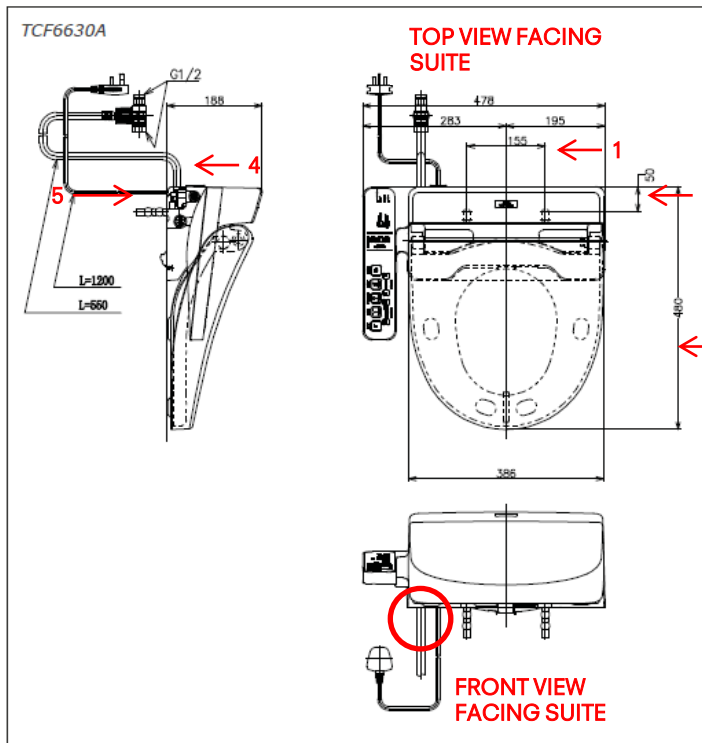

Colors

White

Please consult a TOTO representative for details

Caution: WASHLET may not fit certain toilet bowl design.
Please check the compatibility of WASHLET and your toilet bowl prior purchase