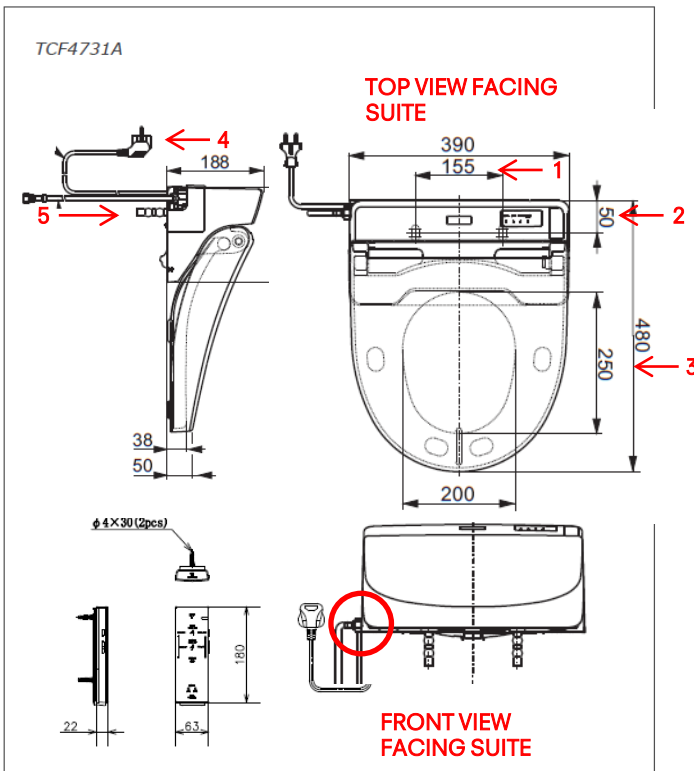

Colors

White

Please consult a TOTO representative for details

Caution: WASHLET may not fit certain toilet bowl design.
Please check the compatibility of WASHLET and your toilet bowl prior purchase.